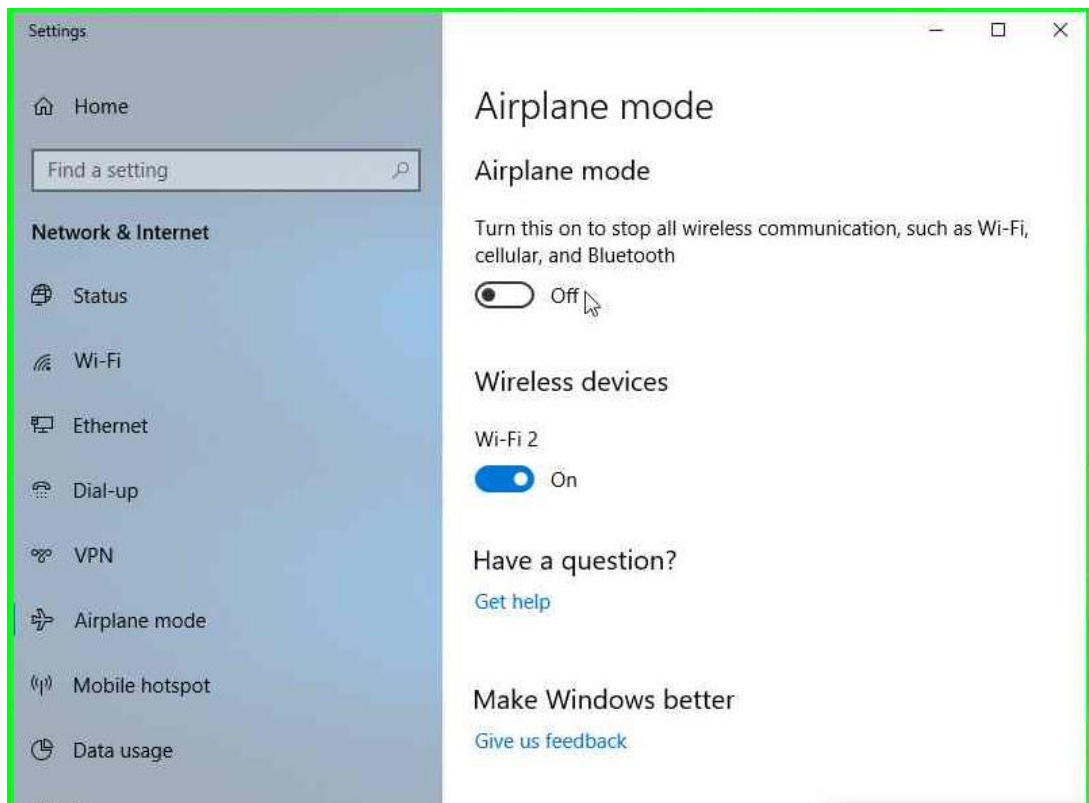

### Problem

Cannot Access Internet because Airplane mode is turned on in my Laptop.

### Solution

1. Click Windows

2. Type "Airplane" in search area.

3. Toggle to turn it Off