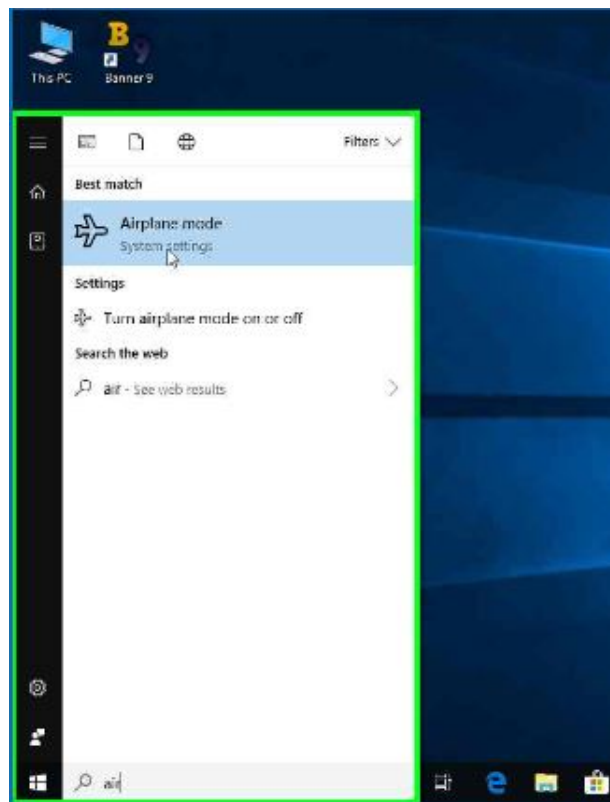

### Problem

Cannot Access Internet because Airplane mode is turned on in my Laptop.

### Solution

1. Click Windows

2. Type "Airplane" in search area.

3. Toggle to turn it Off